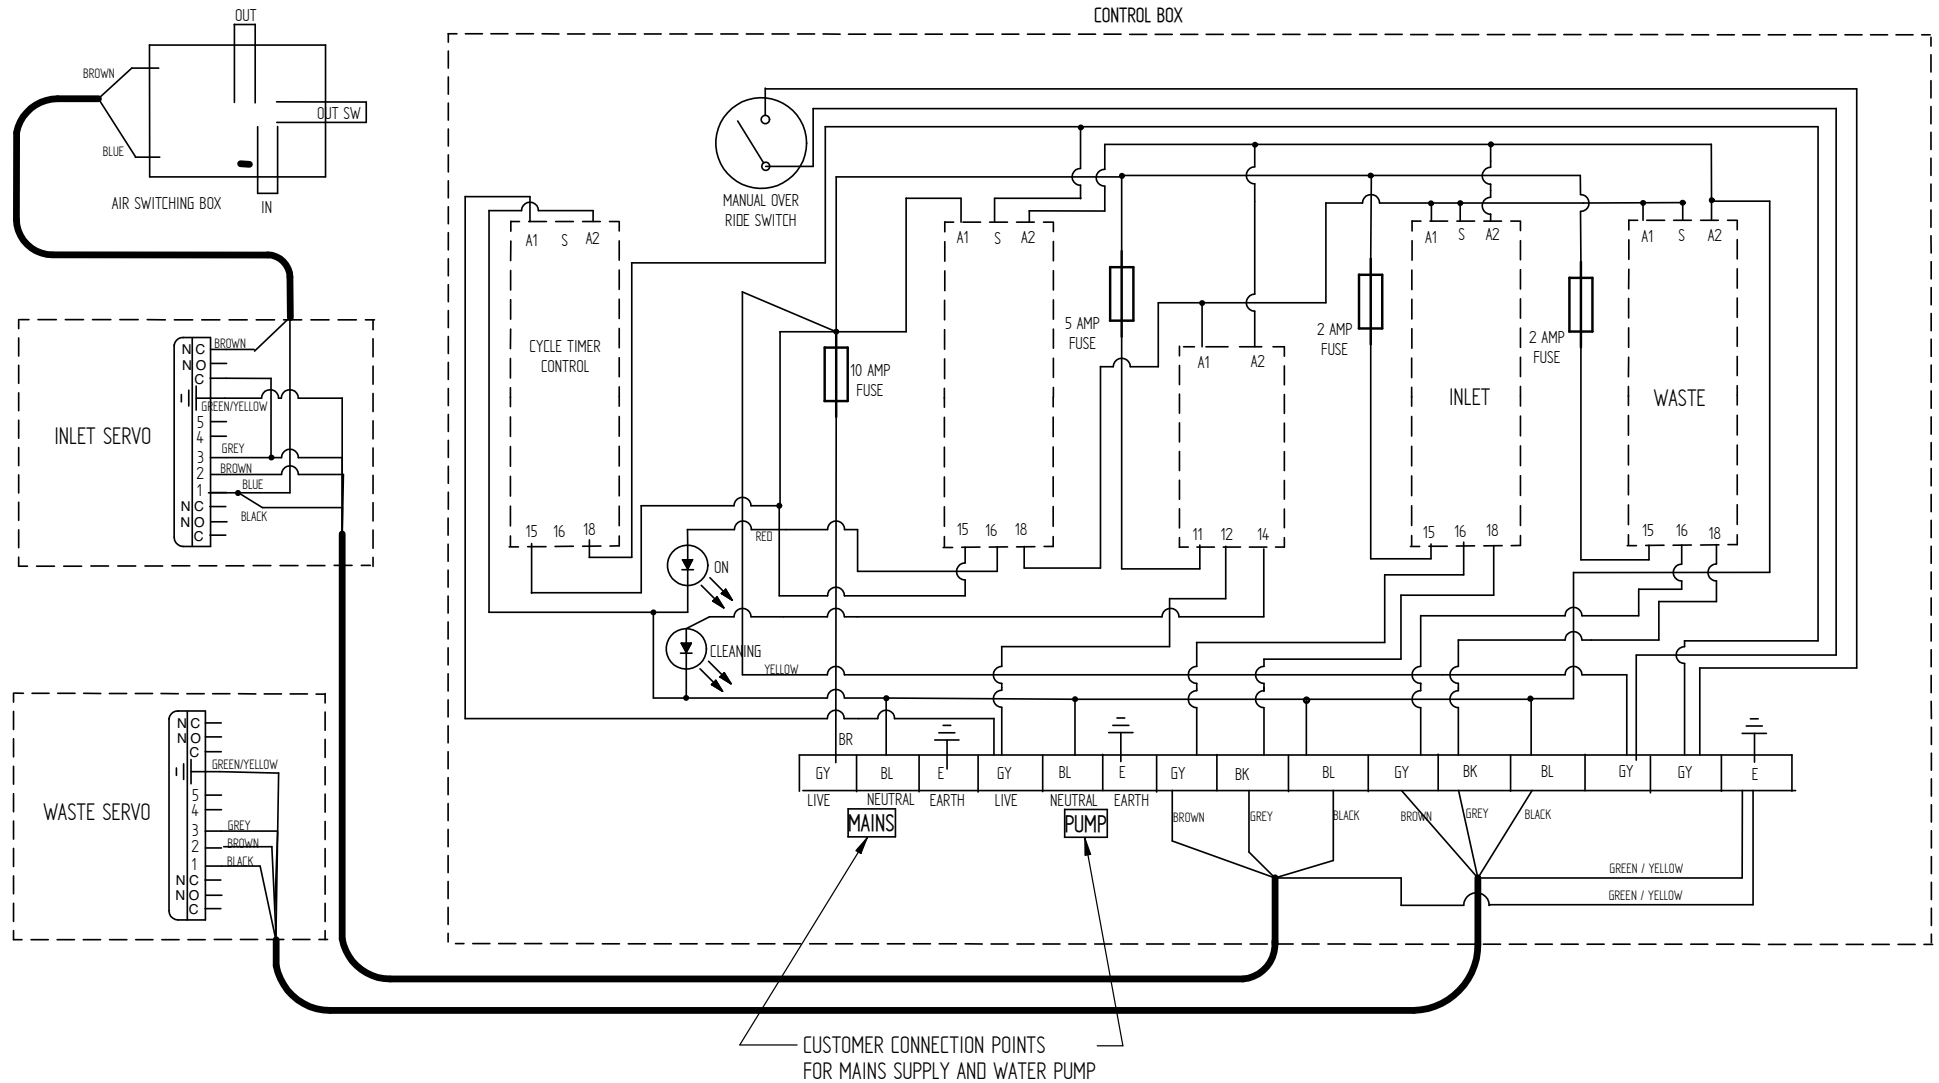

Nexus Automatic System - Control Box Wiring Diagram - Gravity Fed Version

We recommend that all electric work on your Nexus Automatic System be done by a suitably qualified electrician. Always isolate the unit from mains electricity before carrying out any maintenance.