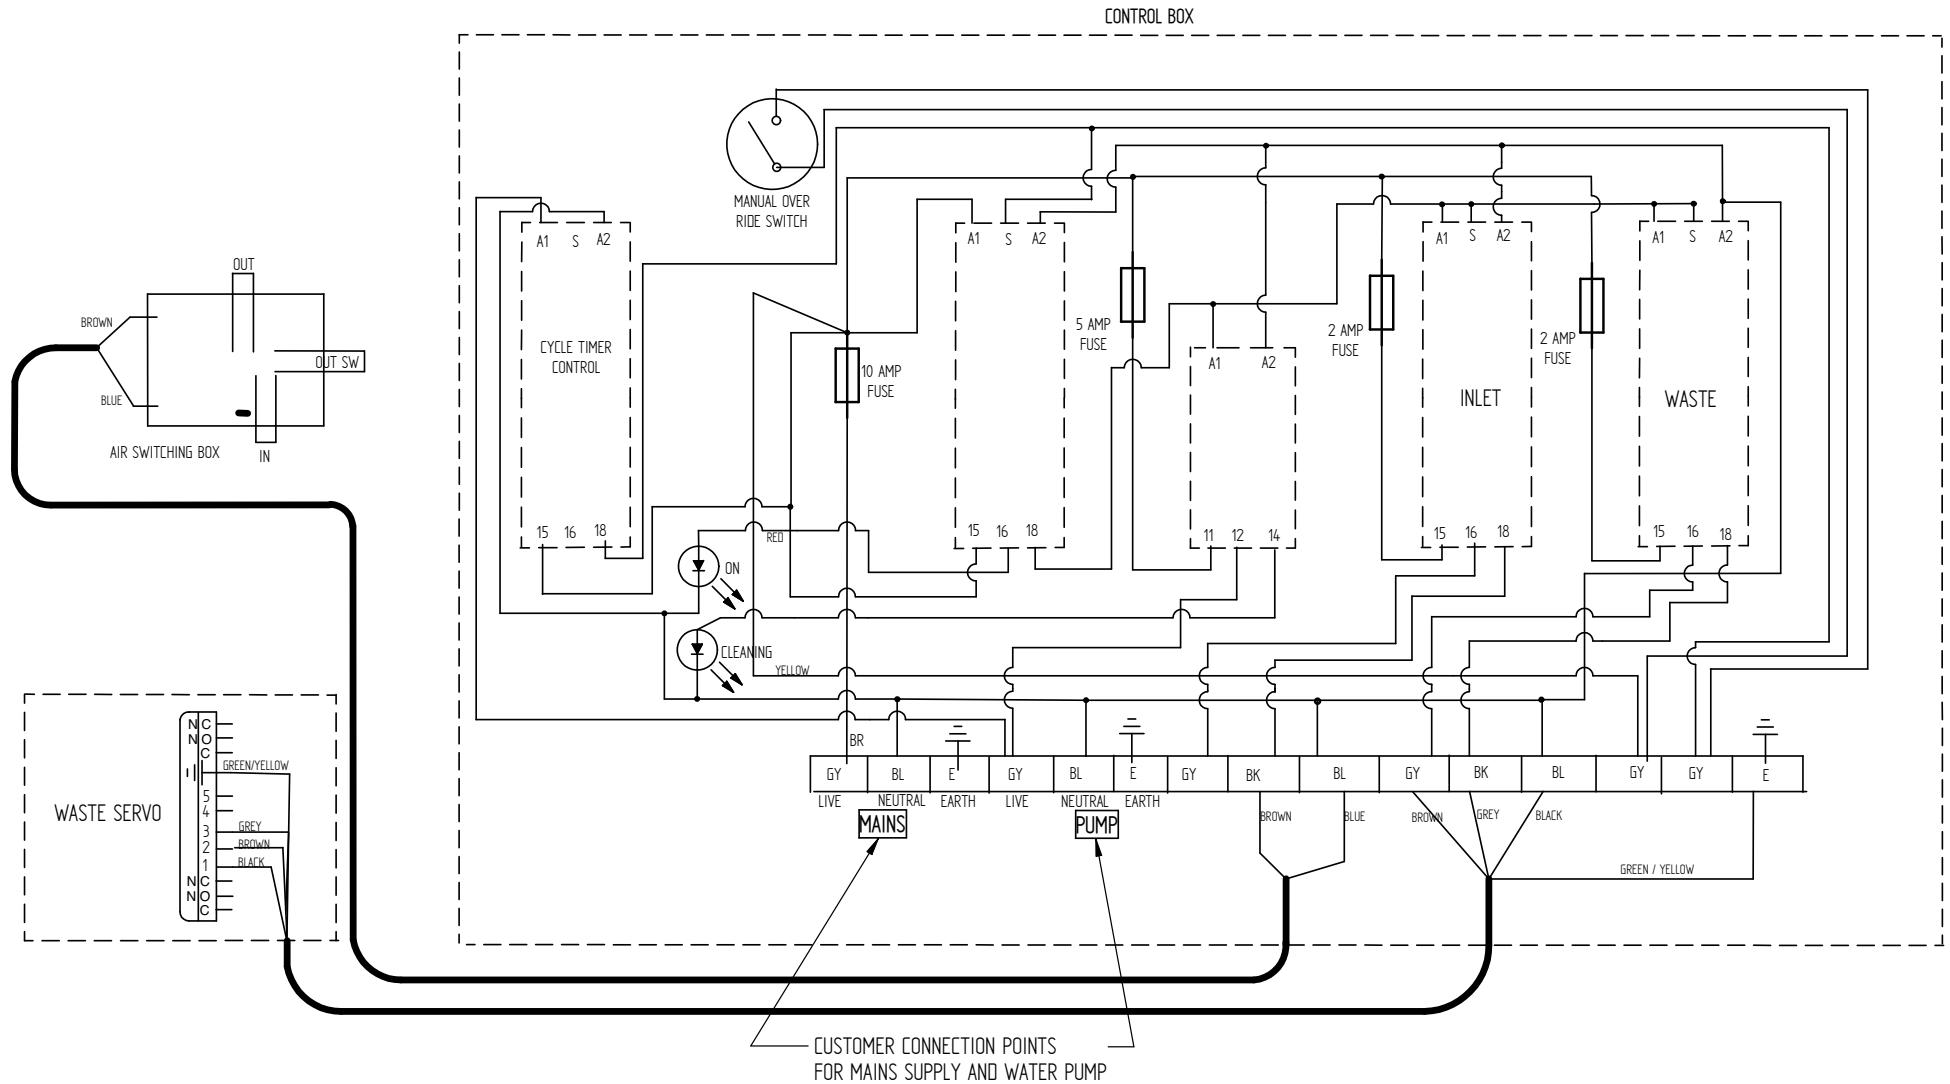

## Nexus Automatic System - Control Box Wiring Diagram - Pump Fed Version

**We recommend that all electric work on your Nexus Automatic System be done by a suitably qualified electrician. Always isolate the unit from mains electricity before carrying out any maintenance.**