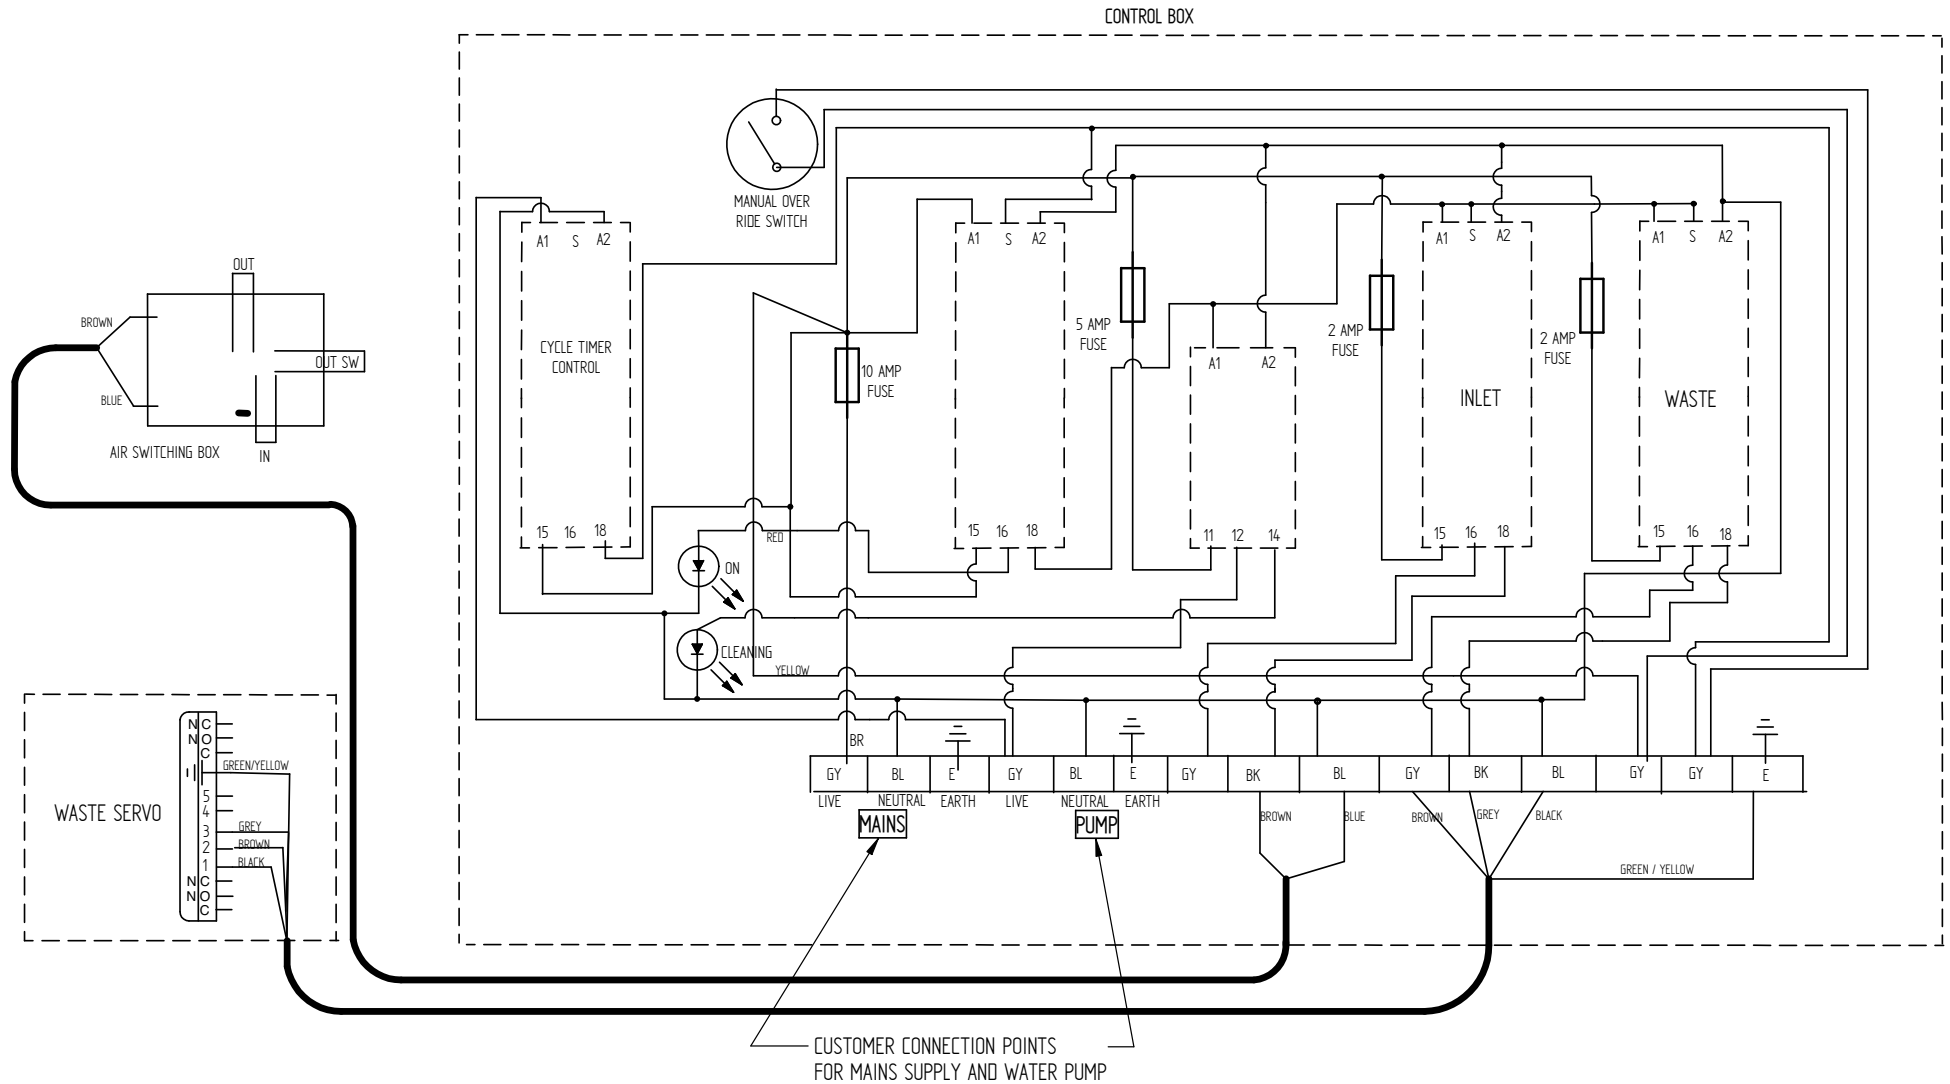

## Nexus Automatic System - Control Box Wiring Diagram - Pump Fed Version

We recommend that all electric work on your Nexus Automatic System be done by a suitably qualified electrician.  
Always isolate the unit from mains electricity before carrying out any maintenance.